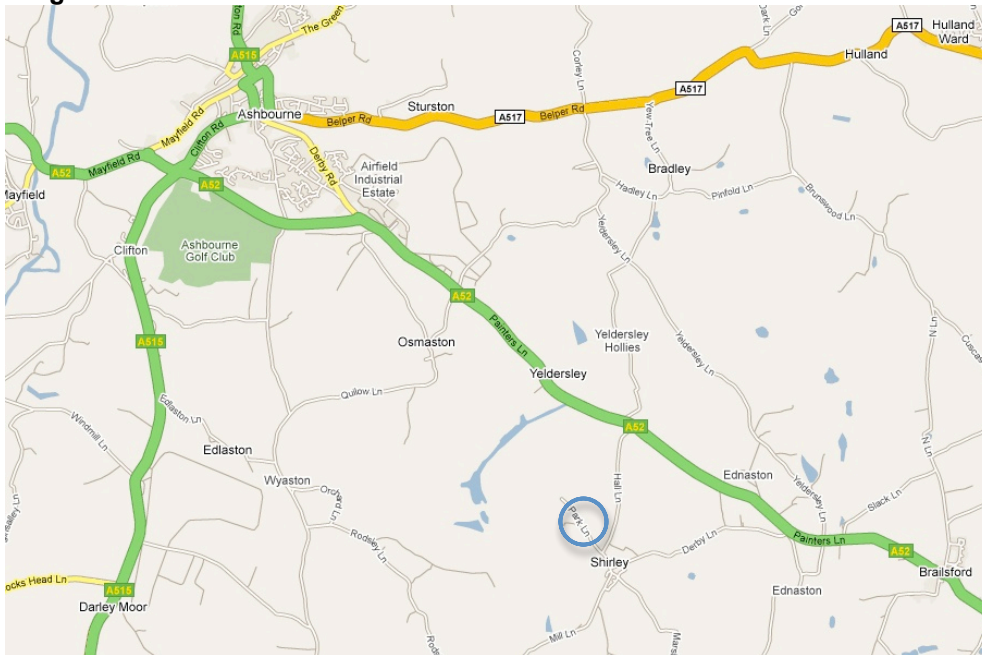

Directions to Shirley Football Pitch

- Shirley football pitch is on Park Lane in Shirley
- Satnav users may want to use the postcode: DE6 3DY
- Please note that Park Lane is a narrow, single-track country lane with few passing places and plenty of walkers and cyclists. Please exercise caution.
- The entrance to the pitch is on the right-hand side, through a gate at the corner of the field. Please park around the end of the field, close to the hedging.

Long view:

Detailed view: