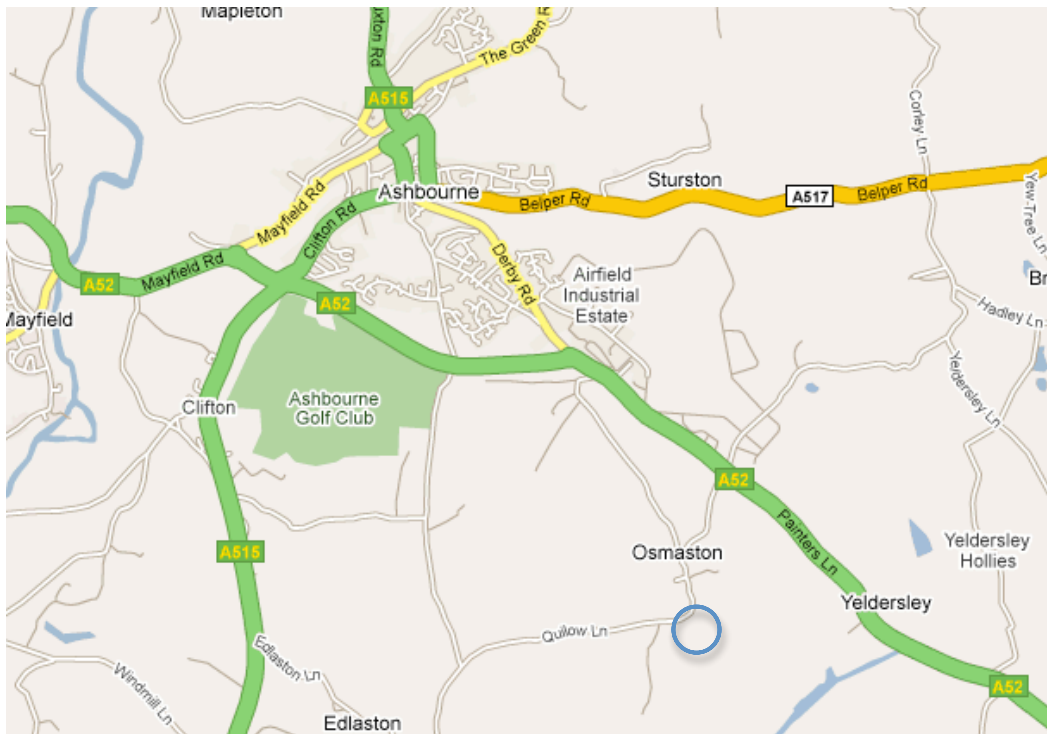

## Directions to Osmaston Polo Ground

- Shirley football pitch is on Quilow Lane in Osmaston
- Satnav users may want to use the postcode: DE6 1LW
- The entrance to the ground is through a gate. There is plenty of space for parking.

### Long view: