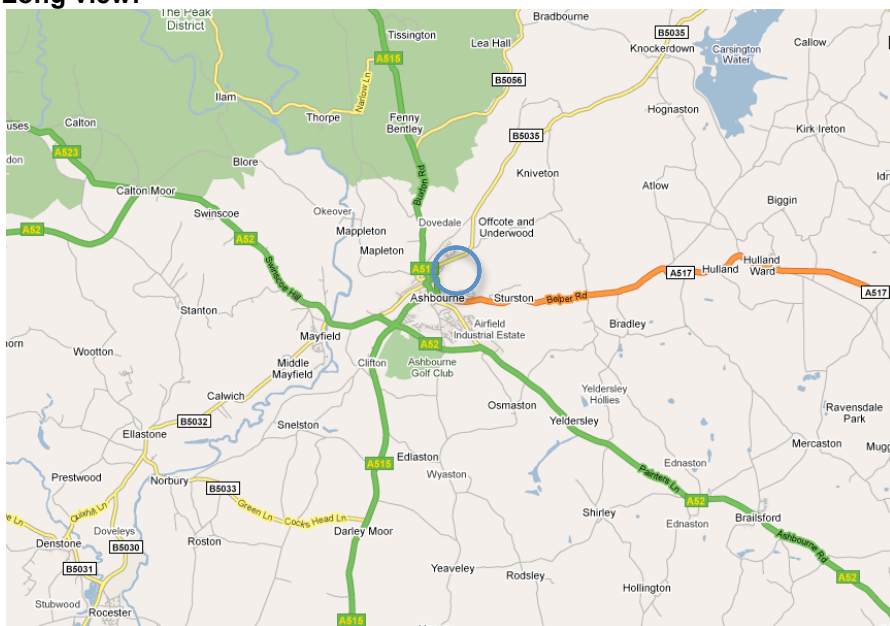

## Directions to Ashbourne Recreation Ground

- The Recreation Ground is accessed from Cokayne Avenue, Ashbourne, where there is a free car park.

### Long view: